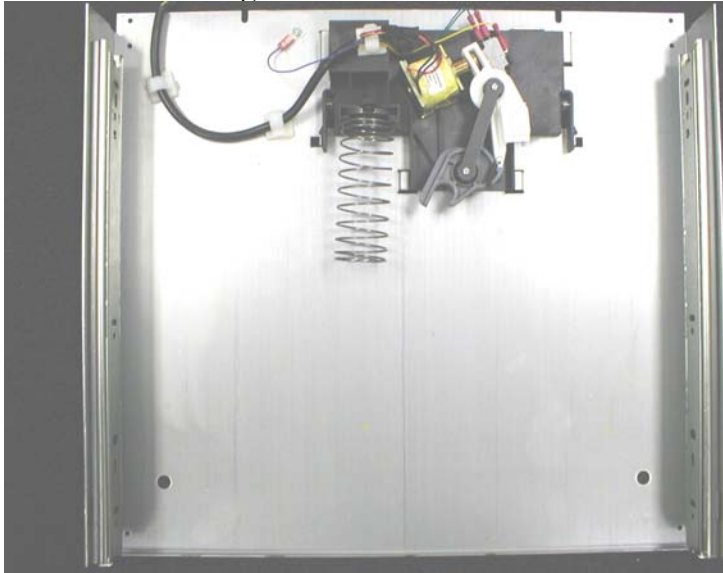

# MMF Cash Drawer MediaPlus Repair Parts List

With out Housing

Front view

Cable Assembly  
Internal  
641 2526 00

Cable Assembly 12/24V Kwick Kable  
641 25BB 00

Latch Mechanism  
531 8536 00

Solenoid 641 25BK 00

<b>PART NUMBER</b>	<b>DESCRIPTION</b>
531-8536-00	Latch Mechanism Dual 12/24V
641-25BK-00	Dual Voltage 12/24V Solenoid
641-2584-00	Microswitch
641-25BL-00	Cable Assembly Internal
641-25BB-00	Cable Assembly Internal 12/24V Kwick Kable
821-9033-00	Spring Latch Extension
821-9034-00	Spring Compression
635-2500-00	Lock 3-Position random 7550-7599
635-2502-00	Lock, Keyed Alike-7590
656-2535-00	Lock Rod
632-2501-04	Rubber feet
821-0962-98	Screw for Rubber Feet
630-2568-xx	Partition Inner Drawer Large
226-1993PRNT1-(xx)	Dual 12/24v Printer Interface Module
226-1995SSER1-(xx)	Standard Serial Interface Module Complete kit, includes Power Supply and Serial cable
226-1994SERA1-(xx)	Multi-Serial Interface Module Complete kit, includes Power Supply NO serial interface cable
641-2575-00	Power Supply Standard Serial and Multi-Serial Interface 12V 800mA.
226-1998USBA1-(xx)	USB Interface Module Complete kit, includes Power Supply & Serial Cable
641-2599-00	USB Power Supply