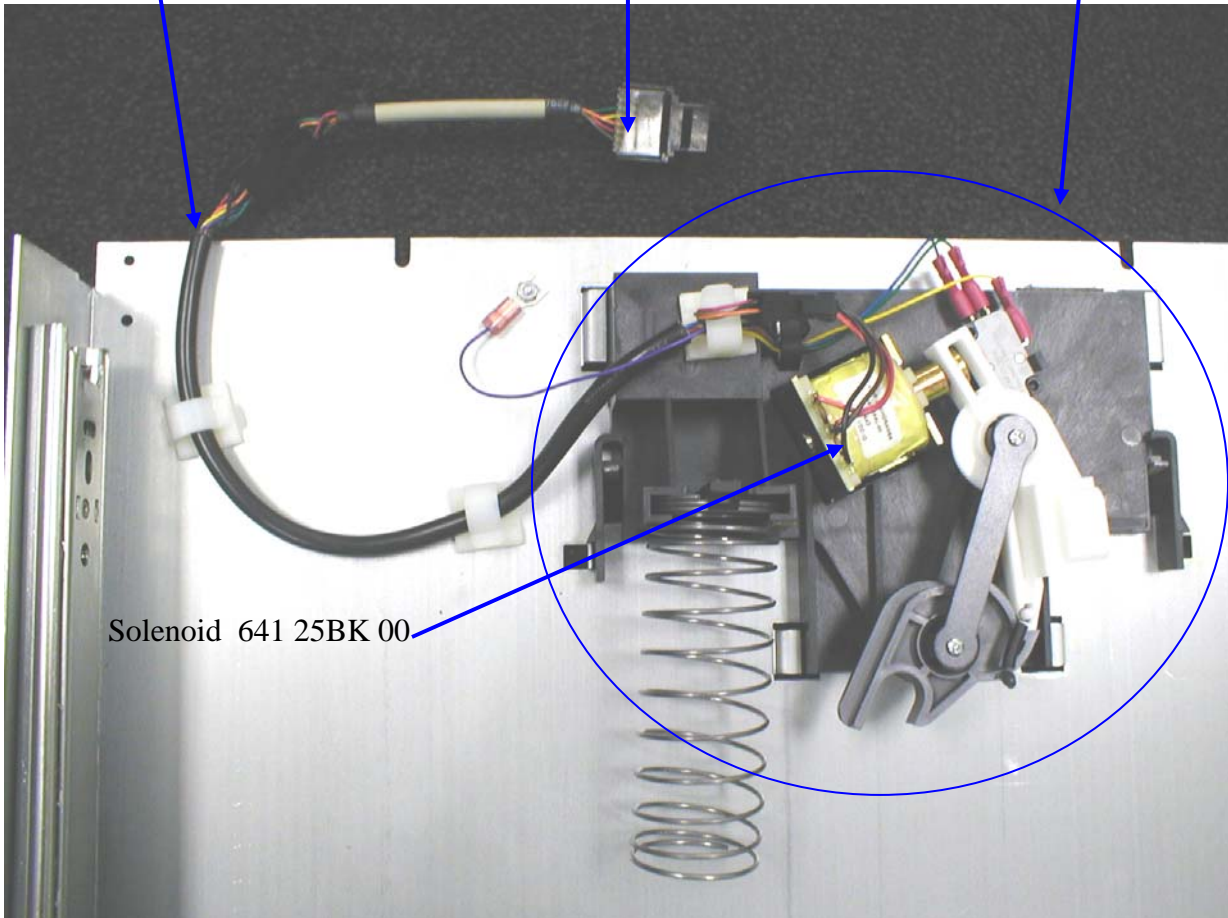

# MMF Cash Drawer MediaPlus Repair Parts List

With out Housing

Front view

Cable Assembly  
Internal  
641 2526 00

Cable Assembly 12/24V Kwick Kable  
641 25BB 00

Latch Mechanism  
531 8536 00

Solenoid 641 25BK 00

<b>PART NUMBER</b>	<b>DESCRIPTION</b>
531-8536-00	Latch Mechanism Dual 12/24V
641-25BK-00	Dual Voltage 12/24V Solenoid
641-2584-00	Microswitch
641-25BL-00	Cable Assembly Internal
641-25BB-00	Cable Assembly Internal 12/24V Kwick Kable
821-9033-00	Spring Latch Extension
821-9034-00	Spring Compression
635-2500-00	Lock 3-Position random 7550-7599
635-2502-00	Lock, Keyed Alike-7590
656-2535-00	Lock Rod
632-2501-04	Rubber feet
821-0962-98	Screw for Rubber Feet
630-2568-xx	Partition Inner Drawer Large
226-1993PRNT1-(xx)	Dual 12/24v Printer Interface Module
226-1995SSER1-(xx)	Standard Serial Interface Module Complete kit, includes Power Supply and Serial cable
226-1994SERA1-(xx)	Multi-Serial Interface Module Complete kit, includes Power Supply NO serial interface cable
641-2575-00	Power Supply Standard Serial and Multi-Serial Interface 12V 800mA.
226-1998USBA1-(xx)	USB Interface Module Complete kit, includes Power Supply & Serial Cable
641-2599-00	USB Power Supply